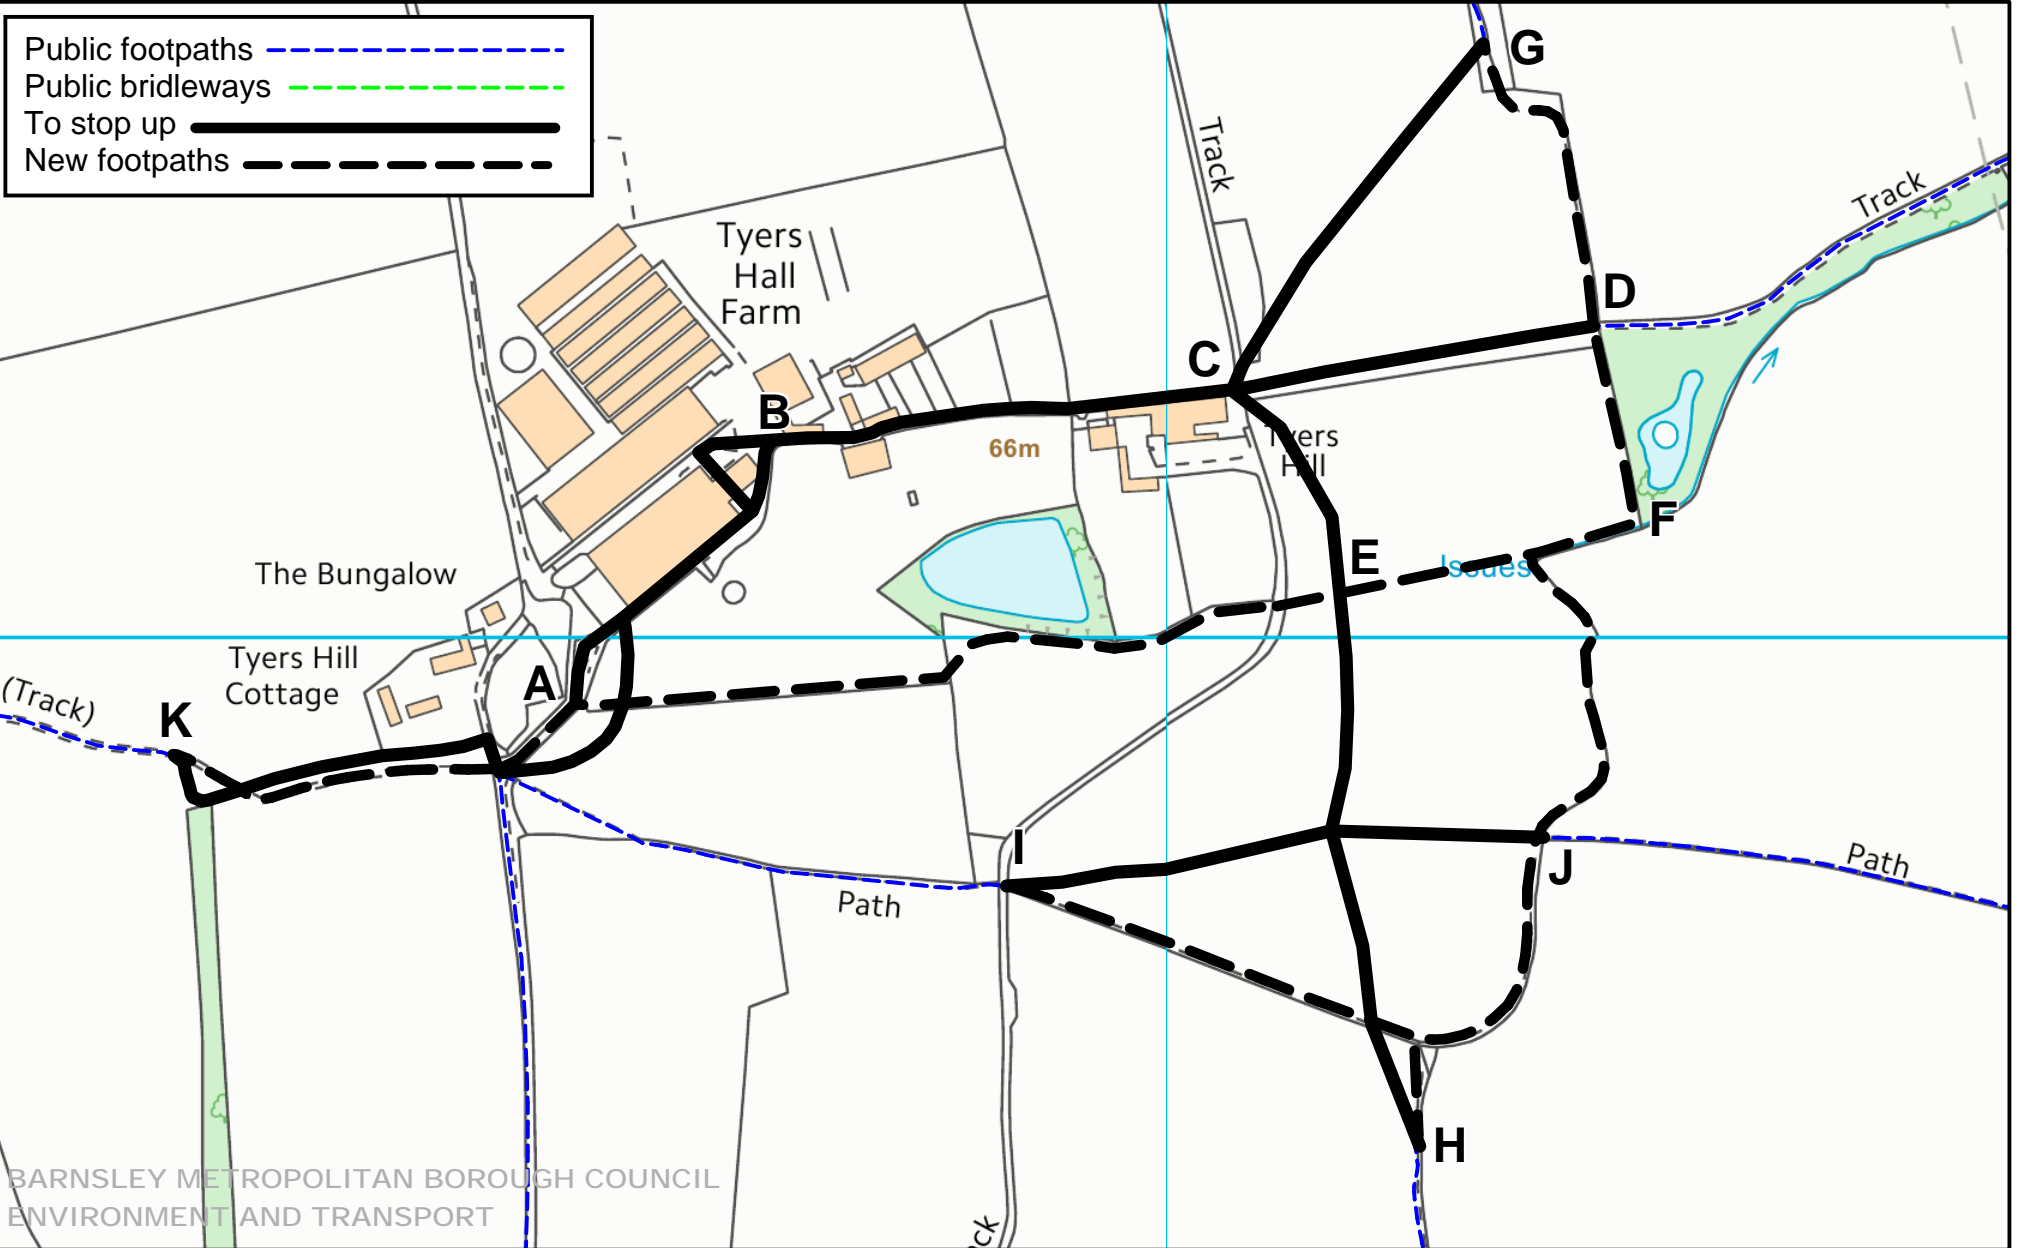

Layout width 267mm

BARNSELY METROPOLITAN BOROUGH COUNCIL
ENVIRONMENT AND TRANSPORT

BARNSELY MBC - Environment and Transport

Environment and Transport.
PO Box 604, Barnsley, S70 9FE.
Tel: (01226) 770770 Fax: (01226) 772599

Map 2: Tyers Hall Farm close-up